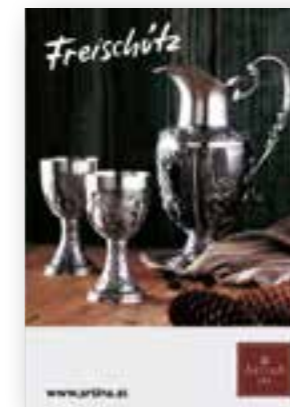

15063

POSTER **FREISCHÜTZ**
Poster
Poster