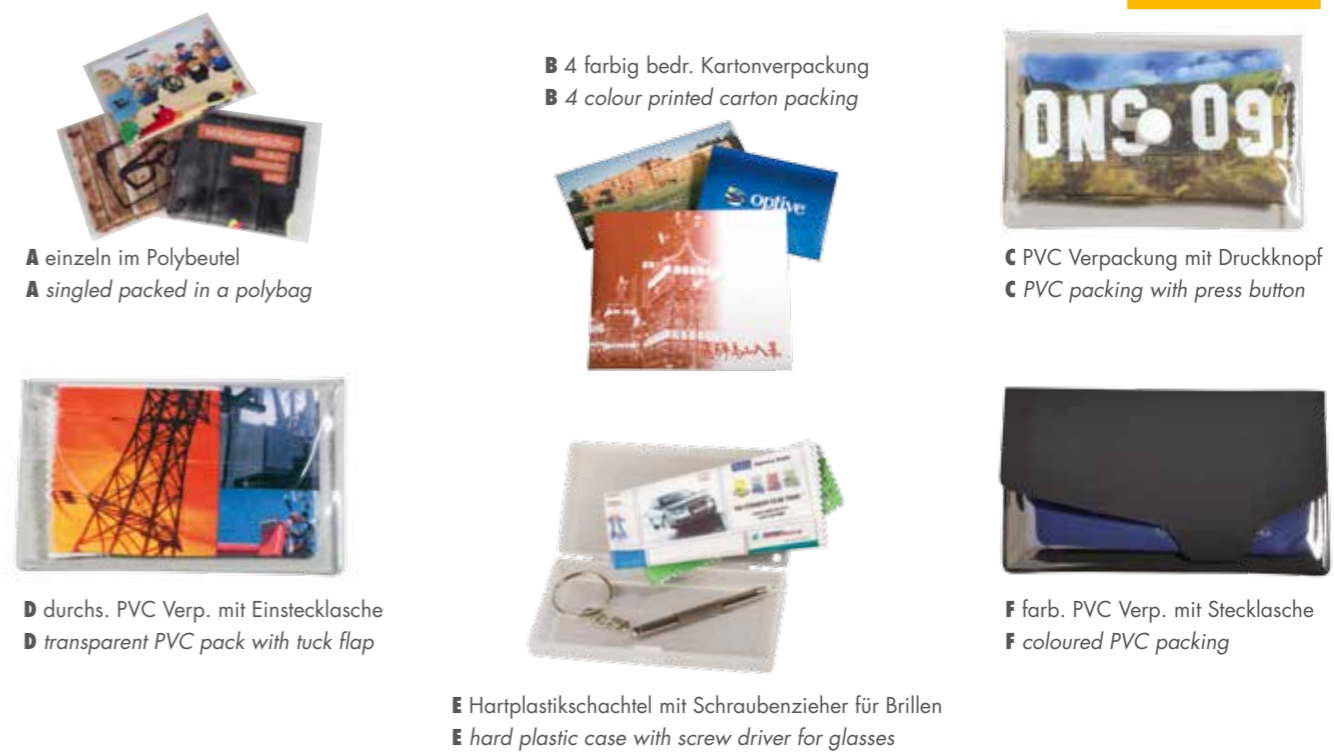

MÖGLICHKEITEN DER EINZELVERPACKUNG VARIETY OF SINGLE PACKAGING

A einzeln im Polybeutel
A singled packed in a polybag

B 4 farbig bedr. Kartonverpackung
B 4 colour printed carton packing

C PVC Verpackung mit Druckknopf
C PVC packing with press button

D durchs. PVC Verp. mit Einstecklasche
D transparent PVC pack with tuck flap

F farb. PVC Verp. mit Stecklasche
F coloured PVC packing

E Hartplastiksachtel mit Schraubenzieher für Brillen
E hard plastic case with screw driver for glasses

GESTALTUNGSMÖGLICHKEITEN DER MIKROFASERTÜCHER VARIETY OF MICROFIBRE CLOTH

Zickzack-Schnitt Zig Zag Cut

Der Klassiker unter den Rändern! Er verhindert das Aufribbeln des Gewebes an den Schnittkanten und sorgt für eine neutrale Optik im Randbereich. *The classic edge! It prevents fraying of the fabric at the cut edges and ensures a neutral appearance around the border.*

Wellen-Schnitt Wave Cut

Der Wellenschnitt verleiht Ihrem Mikrofasertuch ein weiches und edles Aussehen. Er ist ideal zur Unterstreichung ruhiger Motive. *The wave cut gives your microfibre cloth a soft and elegant look. It's ideal for complementing more subtle motifs.*

Umkettelter Rand Bordered Edge

Die Umkettelung des Randes sorgt für eine erhöhte Langlebigkeit und Stabilität des Mikrofasertuchs. *The bordered edge ensures increased durability and stability of the microfibre cloth.*

4c-Digitaldruck 4c Digital printing

Der moderne Digitaldruck ermöglicht eine brillante Wiedergabe von feinen Details und Farbe. *Modern digital printing makes a brilliant reproduction of fine details and colours possible.*

Silikondruck Silicone printing

Mit dem Silikondruck verleihen Sie Ihrem Mikrofasertuch eine rutschfeste Oberfläche. Der Druck ist leicht erhaben und glanzvoll. *Silicone printing gives your microfibre cloth a non-slip surface. The print is slightly raised and radiant.*

Prägung Embossing

Durch hohen Druck wird das Motiv dauerhaft in das Mikrofasertuch geprägt. Dadurch wird Ihr Logo nicht nur sichtbar, sondern auch fühlbar. Eine sehr elegante Form der Veredelung, die Eindruck hinterlässt. *Using high pressure the motif is permanently stamped on the microfibre cloth. In doing so the logo is not also visible but can also be felt. A very elegant type of finishing which leaves an impression.*

40094 Aufpreise für Einzelverpackungen (Stückpreis in €) Surcharges for single packing (unit price in €)