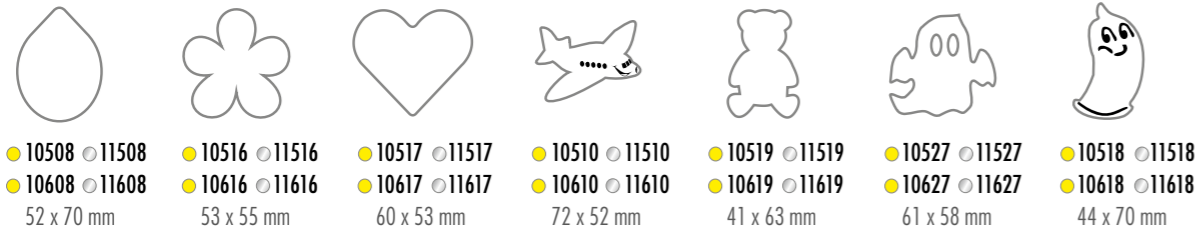

WEICHPLASTIK-REFLEKTOREN SOFT PLASTIC REFLECTORS

Die aus Reflexite-Material hergestellten Weichplastik-Reflektoren bieten wir als Sticker und als Anhänger an. Der Anhänger ist standardmäßig inkl. Nadel und Faden und mit einem Hinweiszettel einzeln verpackt. Konturen und andere hier gezeigten Linien (z.B. Gesichter) werden in der Druckfarbe der Werbeanbringung mitgedruckt. Die angegebenen Preise sind für Standardware ohne Aufdruck.

Made from Reflexite material, the soft plastic reflectors are available both as stickers and as tags. The tag includes a needle and thread as standard, and is individually packed with a reference note. Outlines and other lines shown here (e.g. faces) are printed using the same colour as the logo print. Prices quoted are for standard items without printing.

Wir verarbeiten, we use
Reflexite

Caution: We recommend printing underneath the Reflexite film to fulfil the requirements of standard EN13356. Printed reflective material does not reflect!

Achtung: Wir empfehlen die Bedruckung unterhalb der Reflexite-Folie. Bedruckte Reflexflächen reflektieren nicht!

Kategorie, category 12